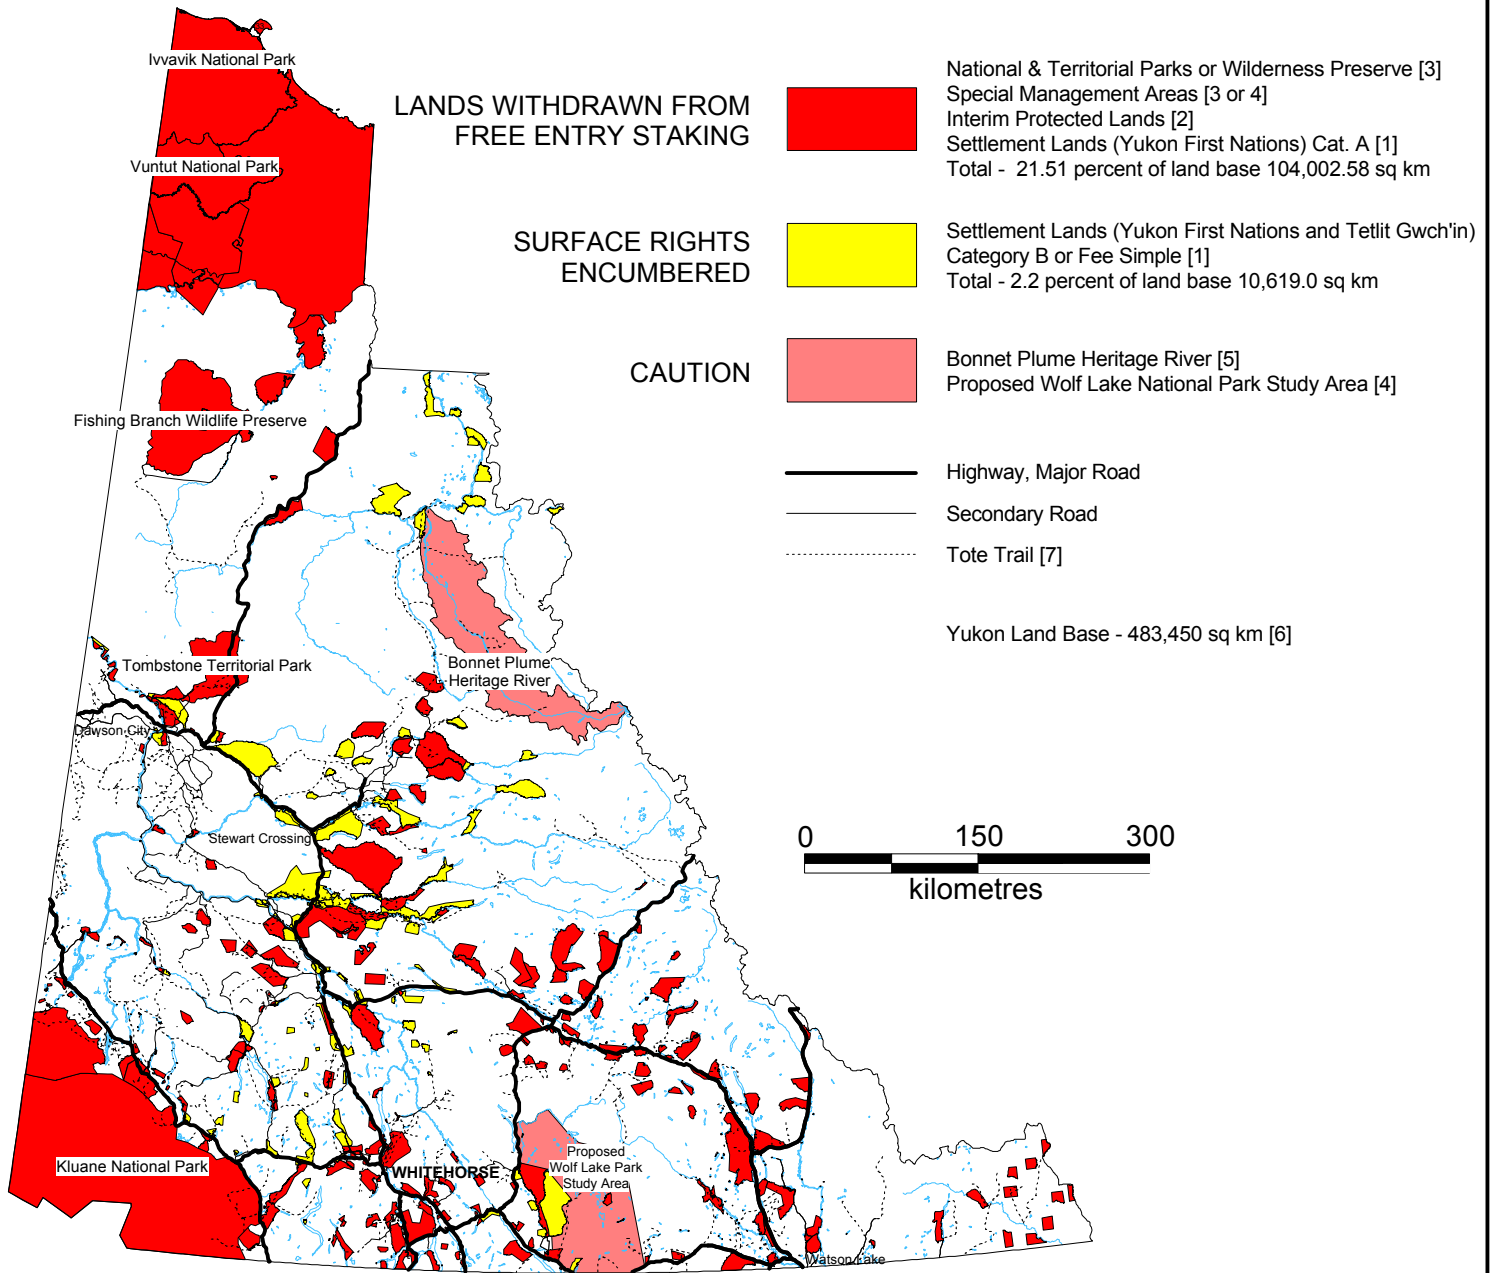

Land Status Map

Yukon Chamber of Mines

Sources

The Yukon Chamber of Mines assumes no responsibility for errors or omissions in this map. Users are urged to consult Yukon claim maps and Y.T.G. Department of Renewable Resources for information on specific areas.

- [1] Umbrella Final Agreement (CYI)
- [2] Land Quantum History and Allocation (Land Claims Secretariat, Y.T.G.)
- [3] Renewable Resources, Y.T.G.
- [4] Digitized Polygons (Ec. Dev.)
- [5] Digitized Polygons (Y.C. Mines)
- [6] Yukon Statistics Booklet
- [7] Digitized Lines (Y.C. Mines)